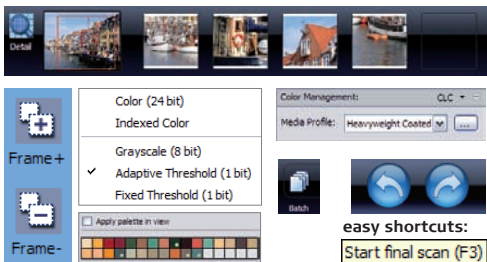

Architects - Engineers - Contractors

Copyshops - Reprographics

Geographic Information Systems

WIDE FORMAT SCANNING + COPYING SOFTWARE

Nextimage is a complete wide format scanning and copying tool. It brings all your imaging tasks into one user-friendly interface, creating the perfect link between your scanner, digital storage, and printer. Intuitive and powerful, the software solution unlocks the full potential of your Contex scanner with integrated scan, copy, and file functionality. Why not let it help you with your next image? **See more at www.contex.com**

Complete your scanning tasks with ease using Nextimage SCAN and COPY software.

Designed to work with any Contex scanner.

Nextimage Features

- Integrated scan, copy, and file solution
- Scanning and copying in color, grayscale and B/W
- Batch mode for fast scans and copies
- Workflow and file-naming templates
- Time-saving keyboard shortcuts and undo/redo buttons
- Quick preview for cropping, levels and color
- ICC color management
- Closed-loop color copying
- Advanced preview with real-time image adjustment

Easy intuitive interface:

User-friendly

Get your users up to speed fast with intuitive software

Easy to integrate

Plug'n'Play printer connection, integrated support for Windows printer drivers, and built-in color

+ SCAN

With workflow templates and shortcuts and a unique pre-scan feature with instant preview of image adjustments, Nextimage supports high scanning productivity.

+ COPY

Using the Nextimage COPY task, you get fast, accurate color and monochrome copies with your scanner and large format printer. And with built-in drivers for over 100 large format printers in both color and monochrome, Nextimage gives you instant, hassle-free connectivity.